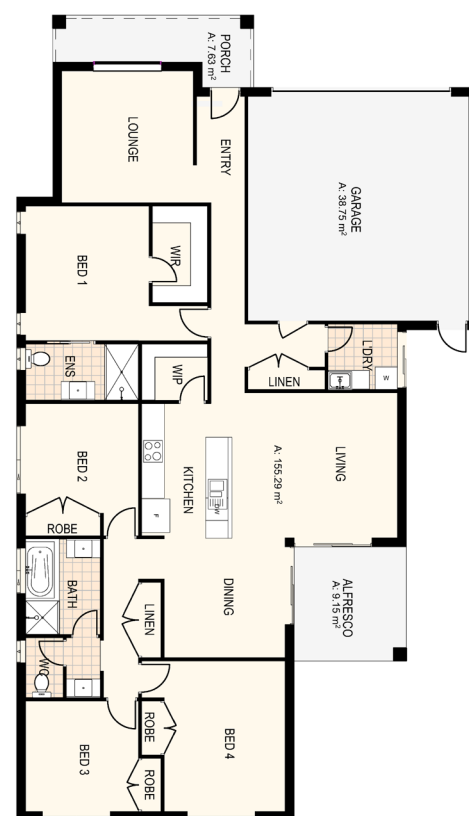

ARIA
FIRST HOMES

Turnkey Package:
\$578,350*

ARIA 221
YARRAVILLE facade

Lot 108
Stadio United
Estate Tarneit
Land: 514m2

Inclusions

- Ducted heating
- Cooling
- Oyster Light Fittings
- TV Antenna
- Doorbell
- Clothesline
- Stone Letterbox
- Front, Rear and side Landscaping
- Front Concrete Driveway & Path
- Full Fencing to 3 Sides
- Window Locks
- Stainless Steel Dishwasher
- Aluminium Fly screen to All Opening Windows
- Aluminium Fly screen Door to Front
- Remote Control Garage Door with 2 Handset
- Holland Blinds Throughout